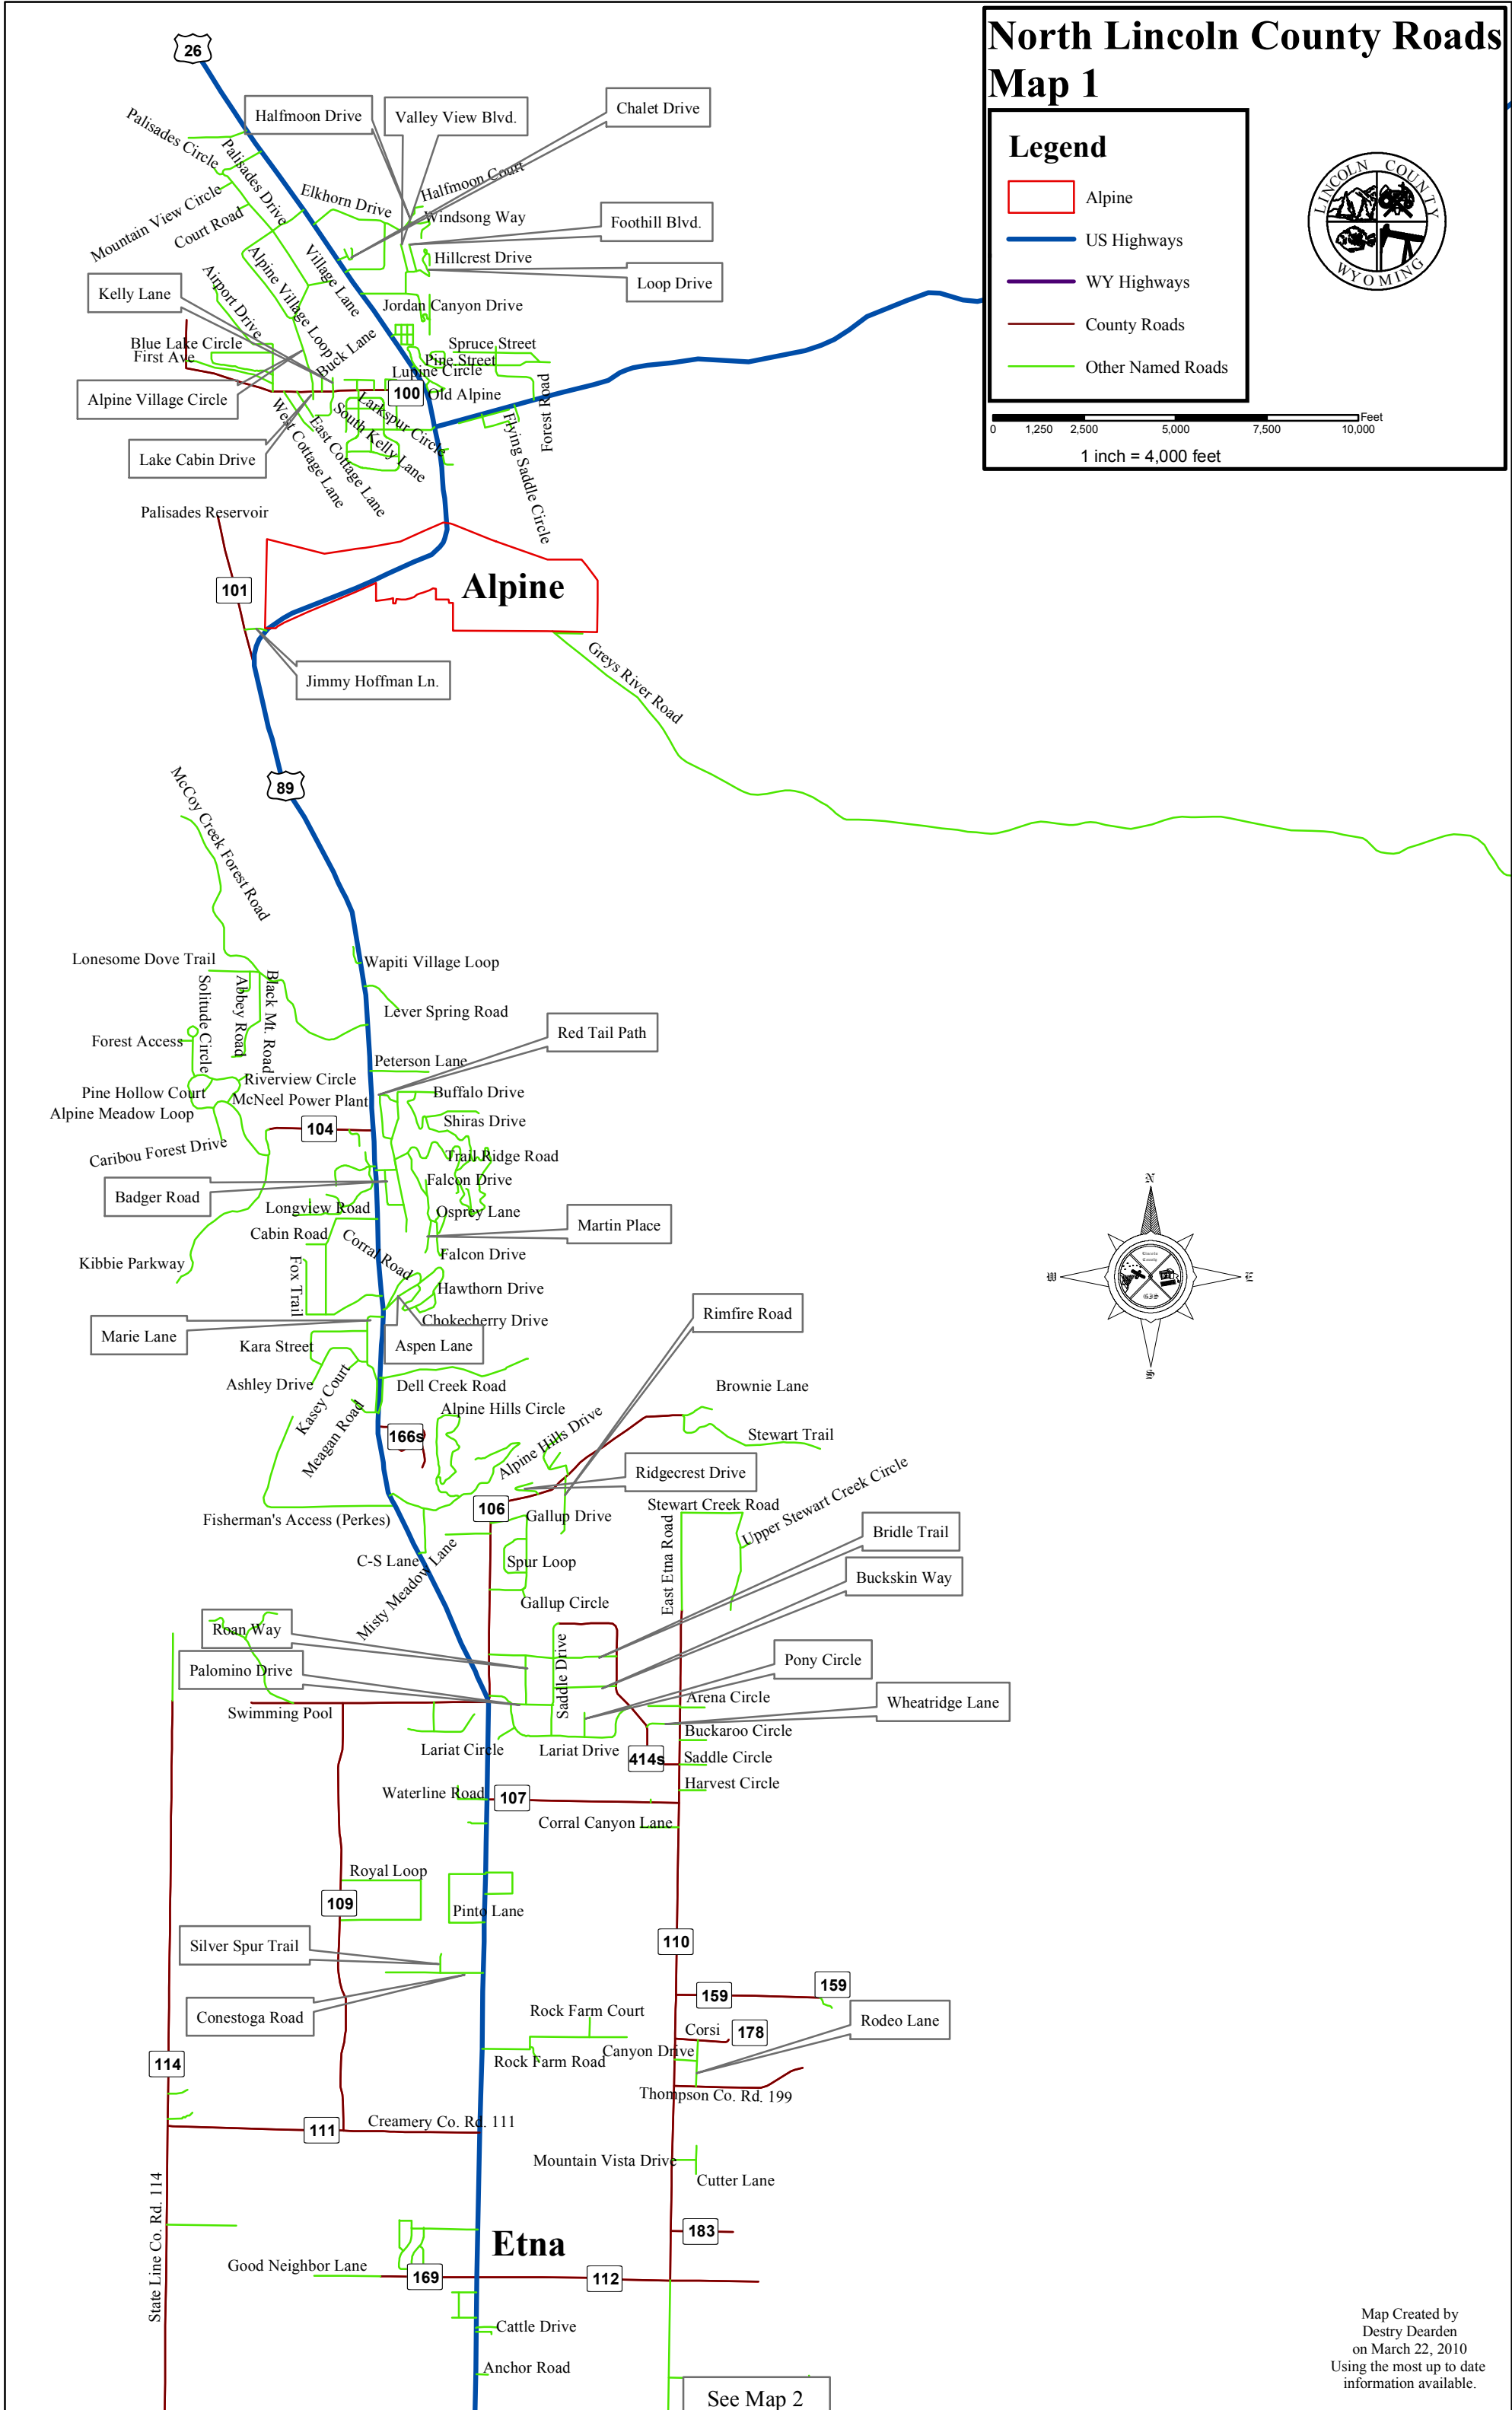

North Lincoln County Roads Map 1

Legend

- Alpine
- US Highways
- WY Highways
- County Roads
- Other Named Roads

0 1,250 2,500 5,000 7,500 10,000 Feet
1 inch = 4,000 feet

See Map 2

Map Created by
Destry Dearden
on March 22, 2010
Using the most up to date
information available.