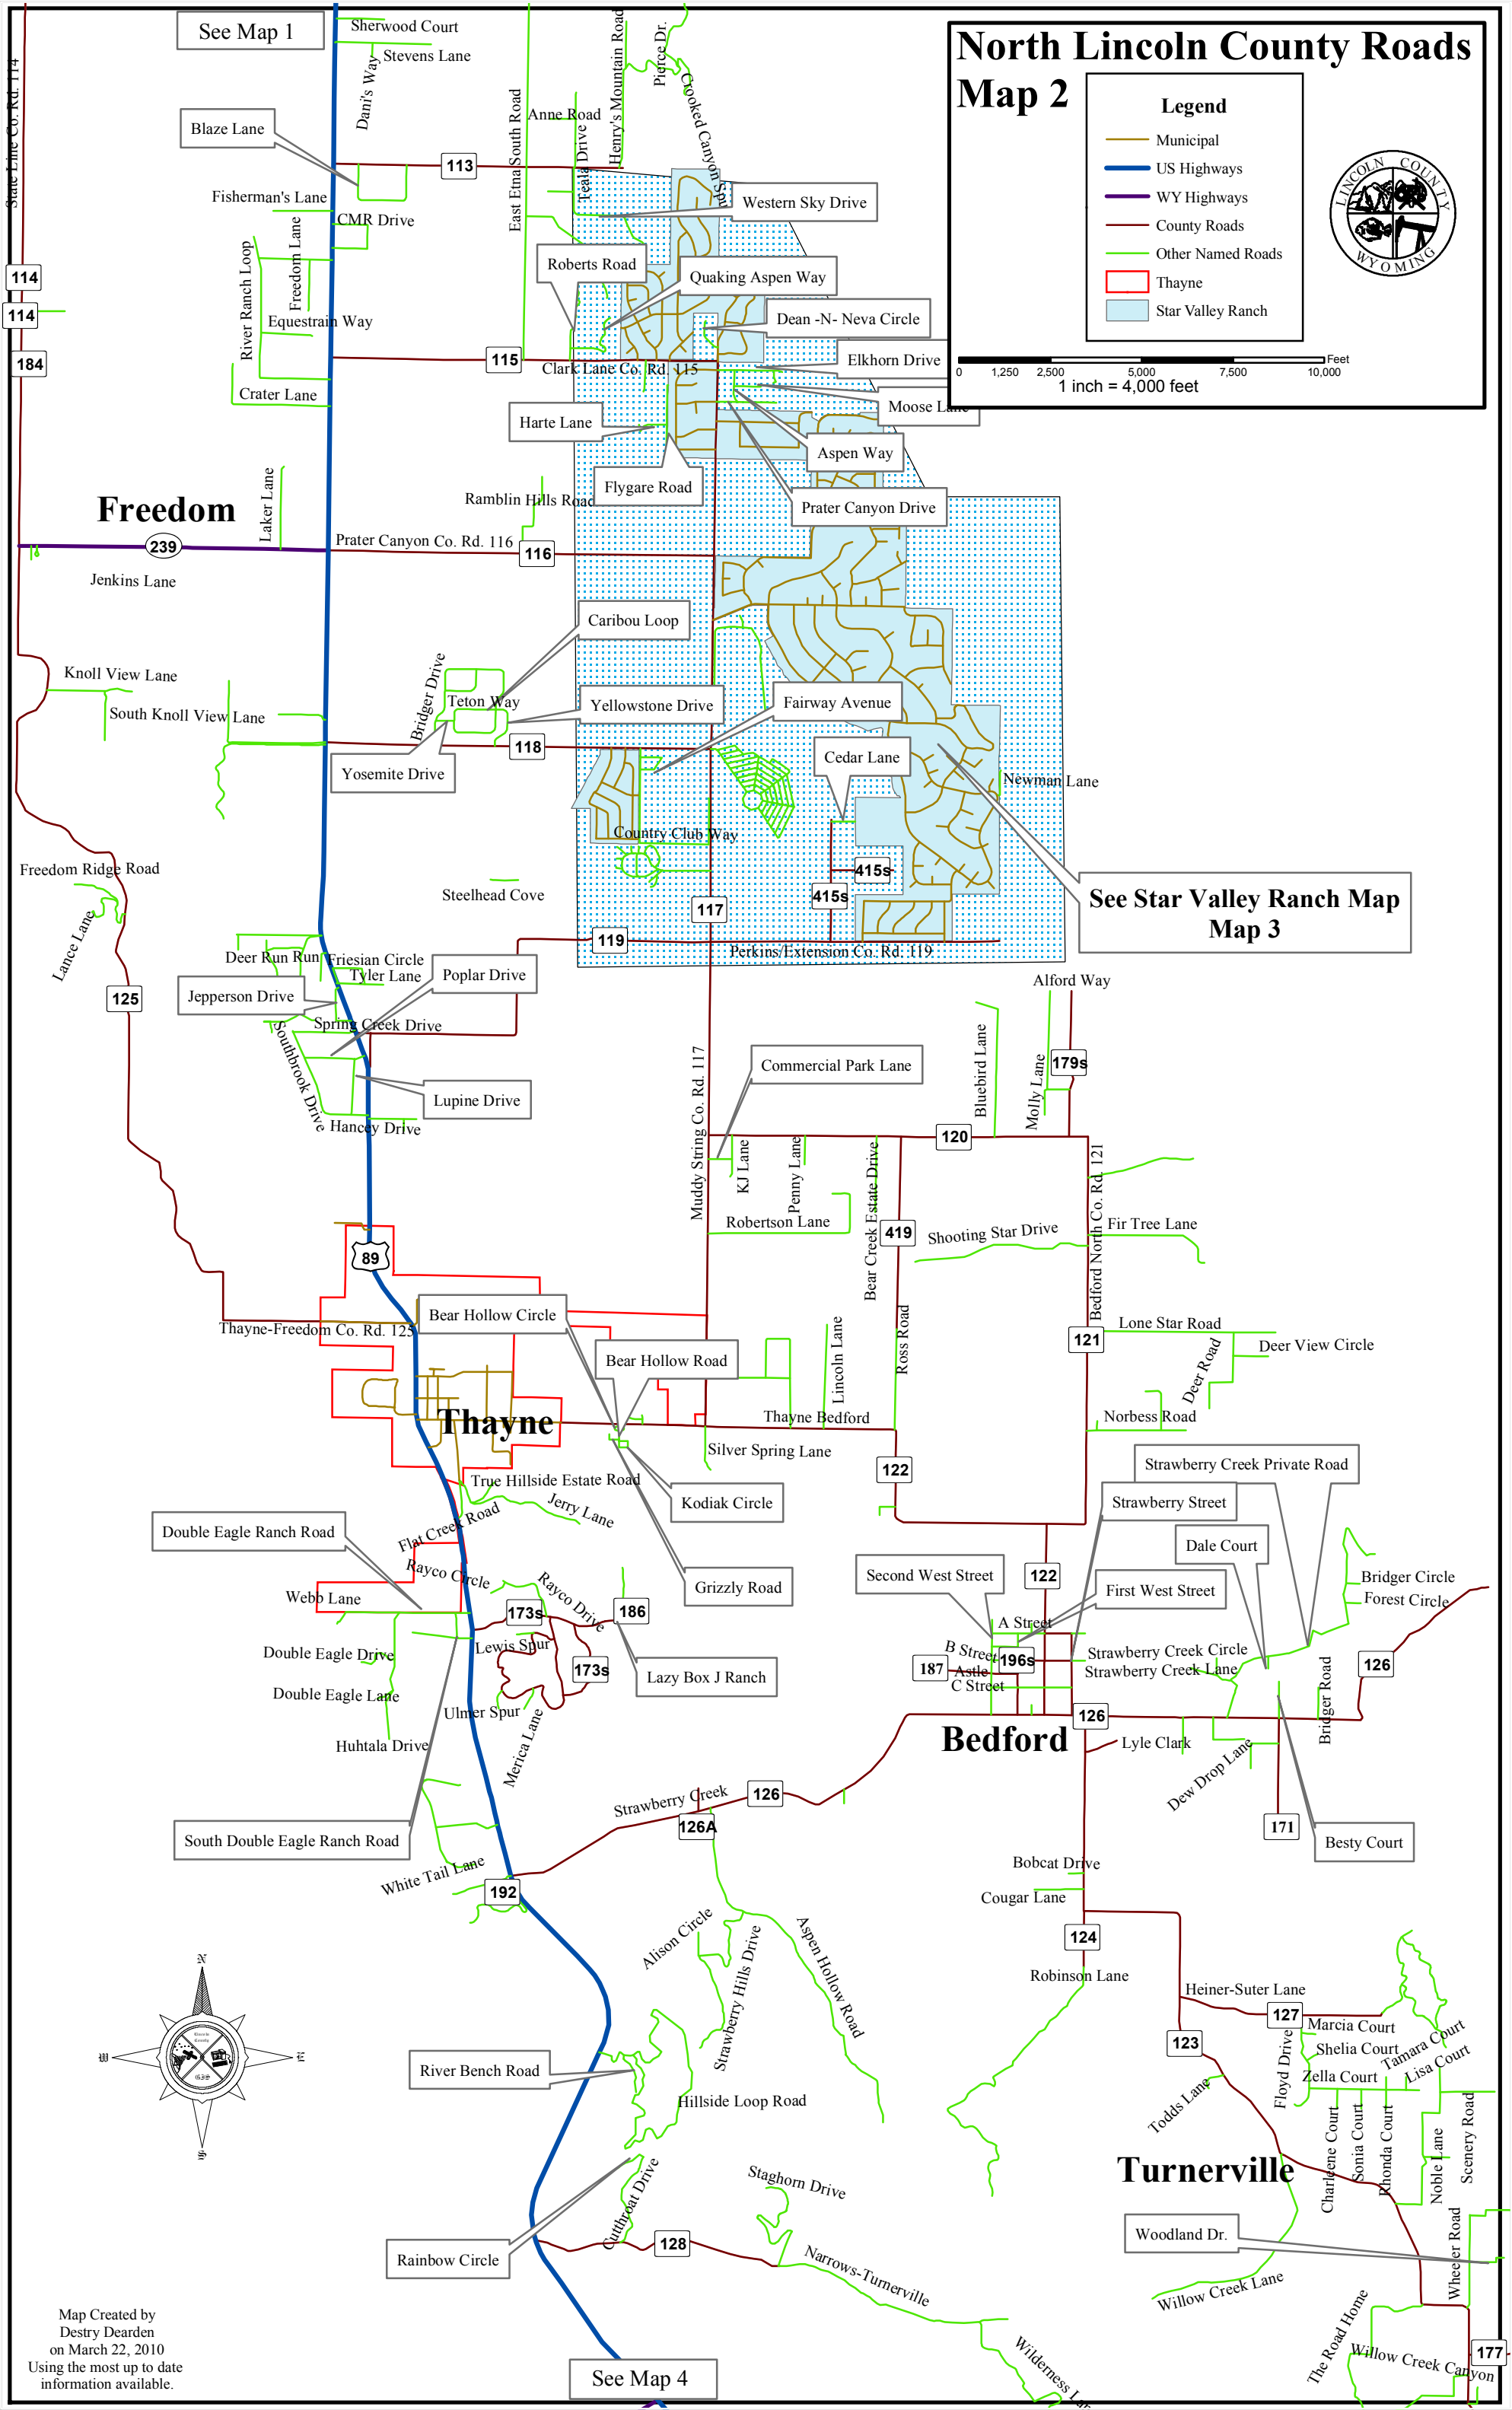

North Lincoln County Roads Map 2

Legend

- Municipal
- US Highways
- WY Highways
- County Roads
- Other Named Roads
- Thayne
- Star Valley Ranch

Map Created by
Destry Dearden
on March 22, 2010
Using the most up to date
information available.