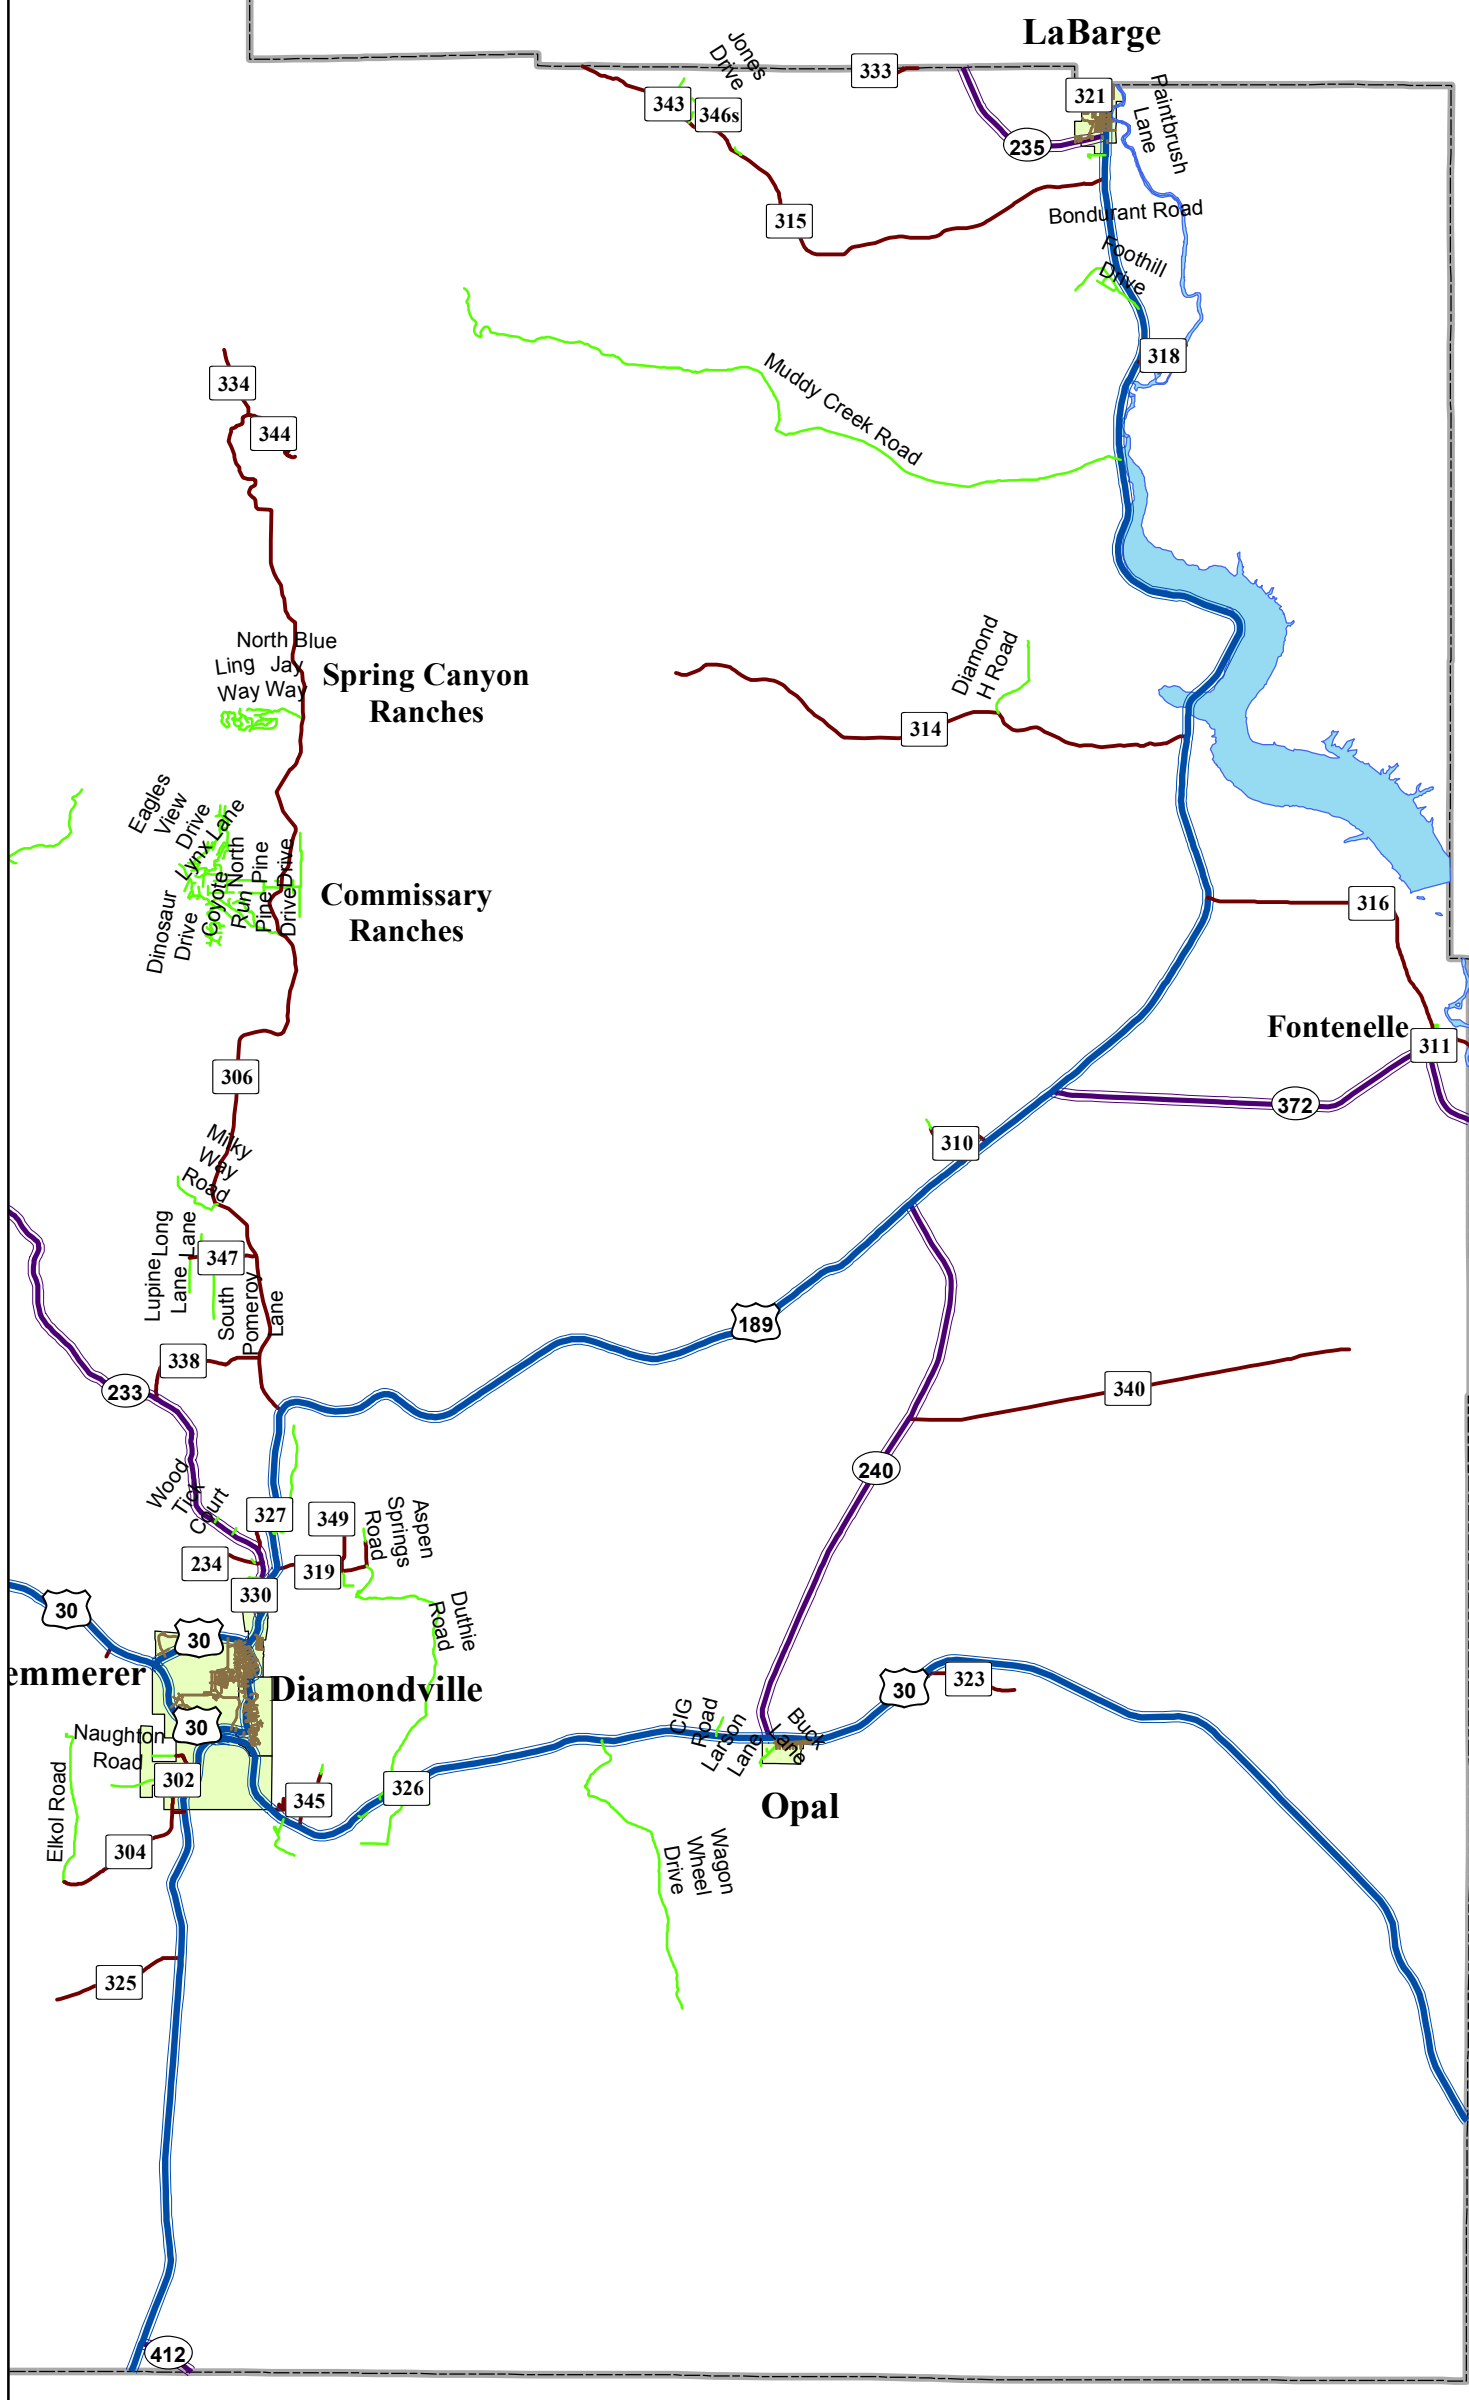

South Lincoln County (East)

Legend

- Municipal Roads
- US Highways
- WY Highways
- County Roads
- Other Named Roads
- Major Lakes
- Municipal Boundaries
- Lincoln County

Map created by Destry Dearden on March 22, 2010 using the most accurate information available. This map is for informational purposes only and should not be construed to be an official survey of any data depicted.